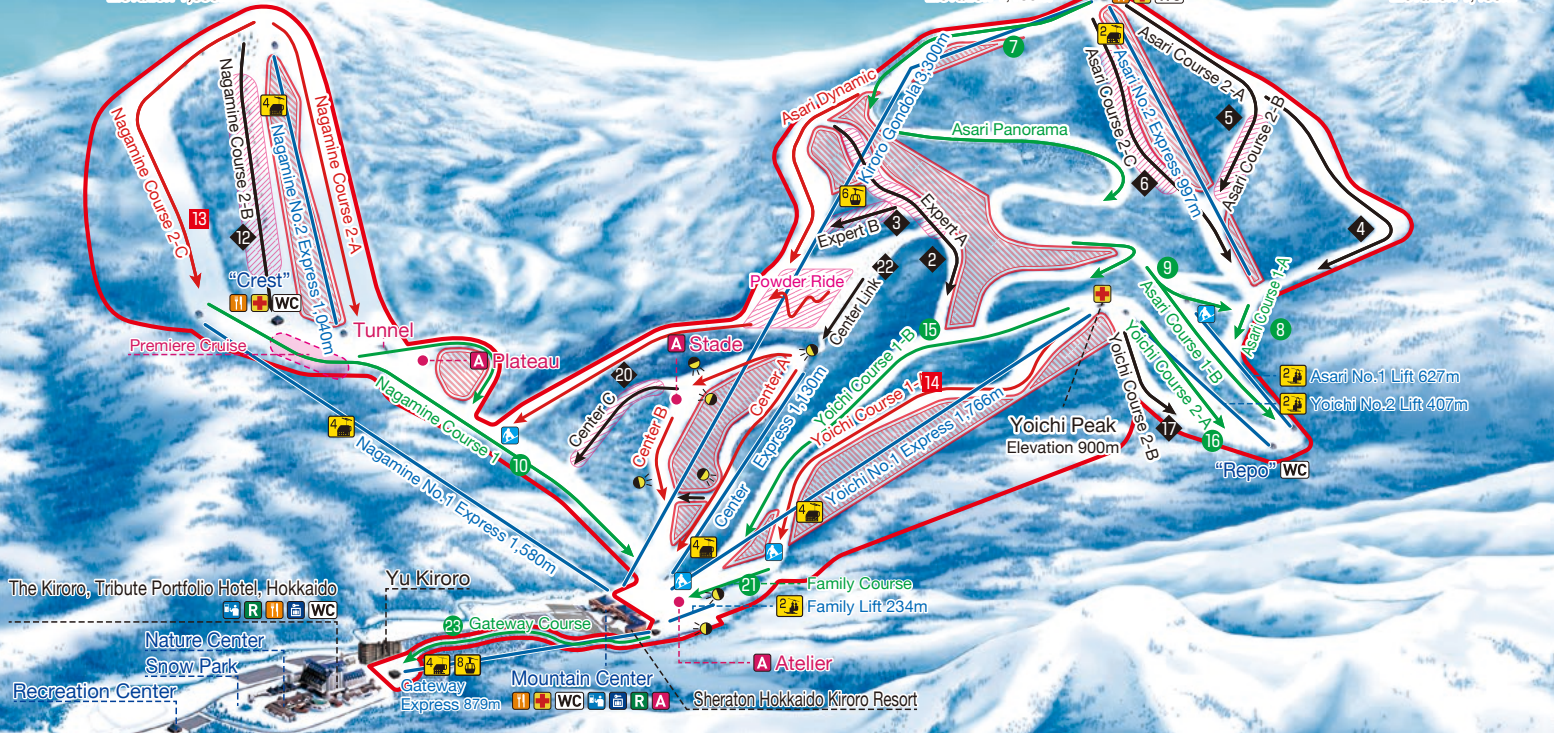

Nagamine Peak
Elevation 1,090m

Asari Peak
Elevation 1,180m

Mt. Yoichi-dake Peak
Elevation 1,488m

- Pair Lift
- High Speed Hooded Quad Lift
- High Speed Hooded Pair Lift
- 8 Person Gondola
- 6 Person Gondola
- Un-Groomed
- Prohibited Area
- Ski Area Boundary
- Night Courses
- Toilet
- Patrol
- Snow Feature
- Academy
- Ticket Window
- Rental
- Coin Locker
- Restaurant

- Longest course: 4,050m
- 6 High speed hooded lifts and 3 pair lifts
- Vertical drop: 660m (base: 520m - peak: 1,180m)
- 23 courses total
- Beginner
- Intermediate
- Advanced

	Length	Max. incl.	Avg. incl.								
	4,050m	23.9°	12.5°		710m	10.3°	6.6°		500m	14.0°	8.7°
	3,500m	34.6°	9.2°		650m	14.6°	7.2°		400m	27.5°	10.3°
	3,800m	34.6°	10.7°		1,900m	15.3°	6.3°		1,150m	23.4°	11.8°
	1,250m	27.2°	11.3°		1,000m	25.4°	18.2°		1,250m	21.3°	11.0°
	1,150m	33.7°	12.5°		1,100m	23.2°	16.6°		1,450m	26.6°	9.8°
	1,100m	36.8°	14.0°		1,150m	23.2°	15.8°		250m	6.6°	6.2°
	2,500m	16.0°	6.7°		1,950m	25.7°	10.0°		600m	25.0°	15.0°
					2,050m	25.4°	9.5°		900m	7.0°	5.0°